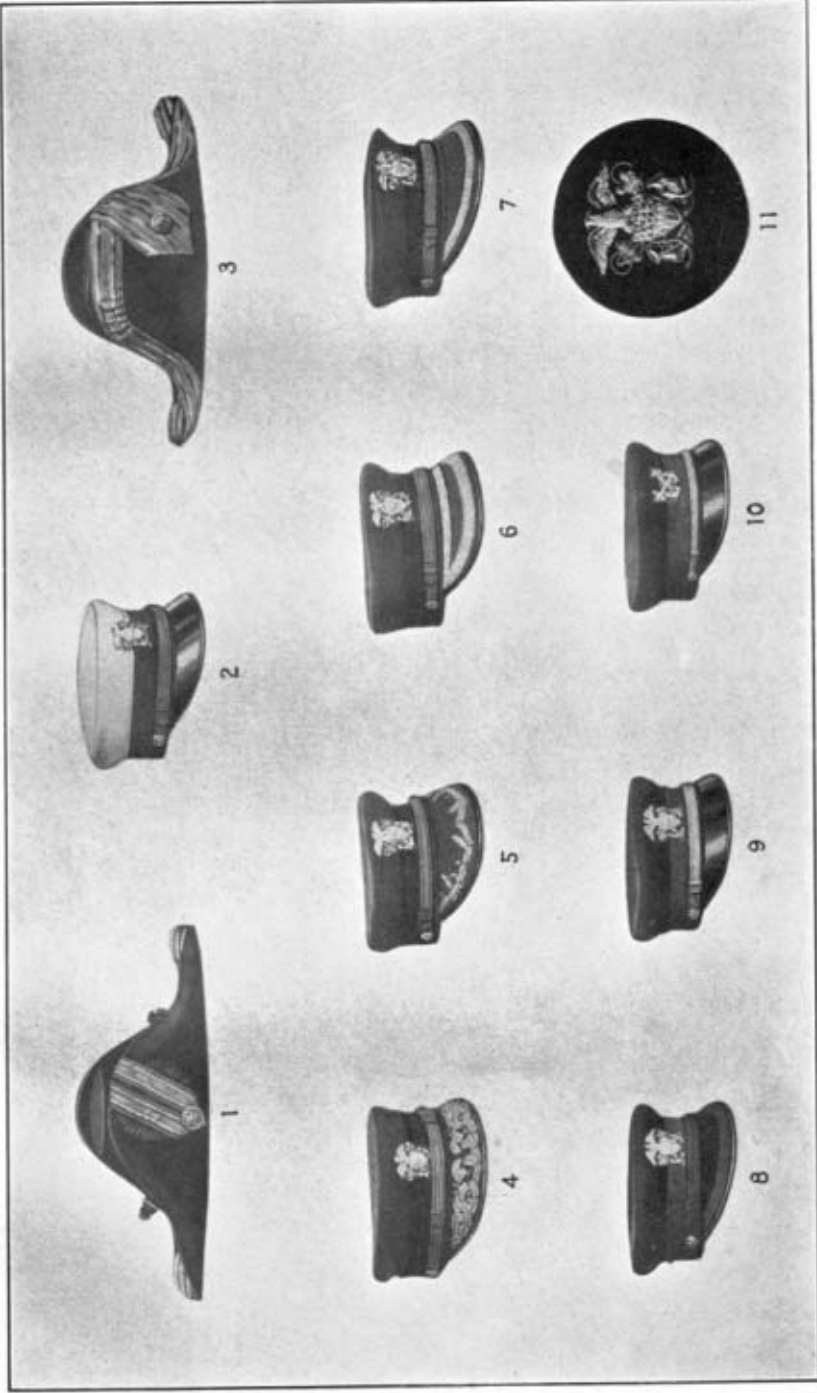

LIEUTENANT JUNIOR GRADE.
WHITE SERVICE DRESS.

EVENING FULL DRESS.

EVENING DRESS.

MESS DRESS.

OVERCOAT.

CLOAK.

COCKED HATS, CAPS, AND CAP DEVICE.