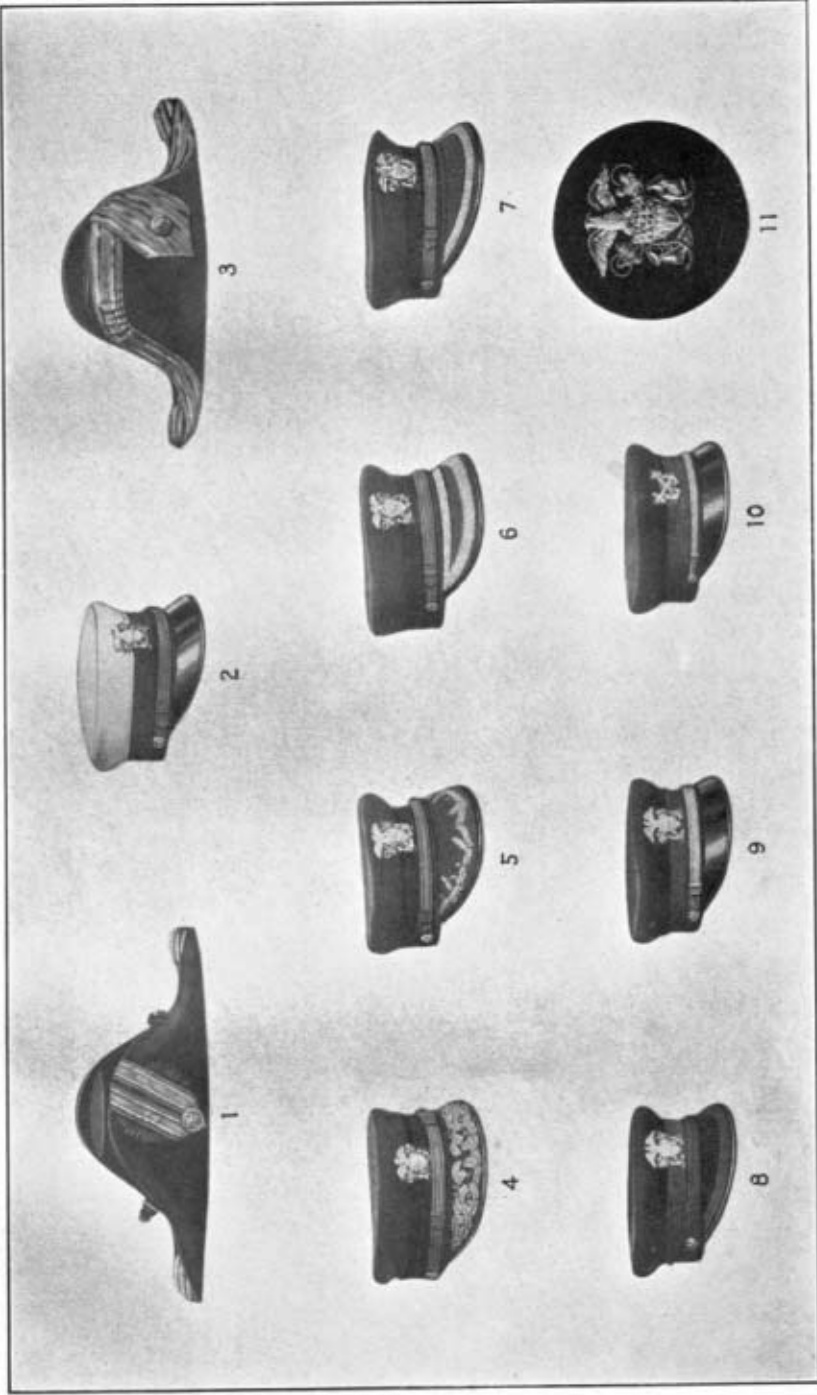

LIEUTENANT JUNIOR GRADE.
WHITE SERVICE DRESS.

EVENING FULL DRESS.

EVENING DRESS.

MESS DRESS.

OVERCOAT.

CLOAK.

COCKED HATS, CAPS, AND CAP DEVICE.