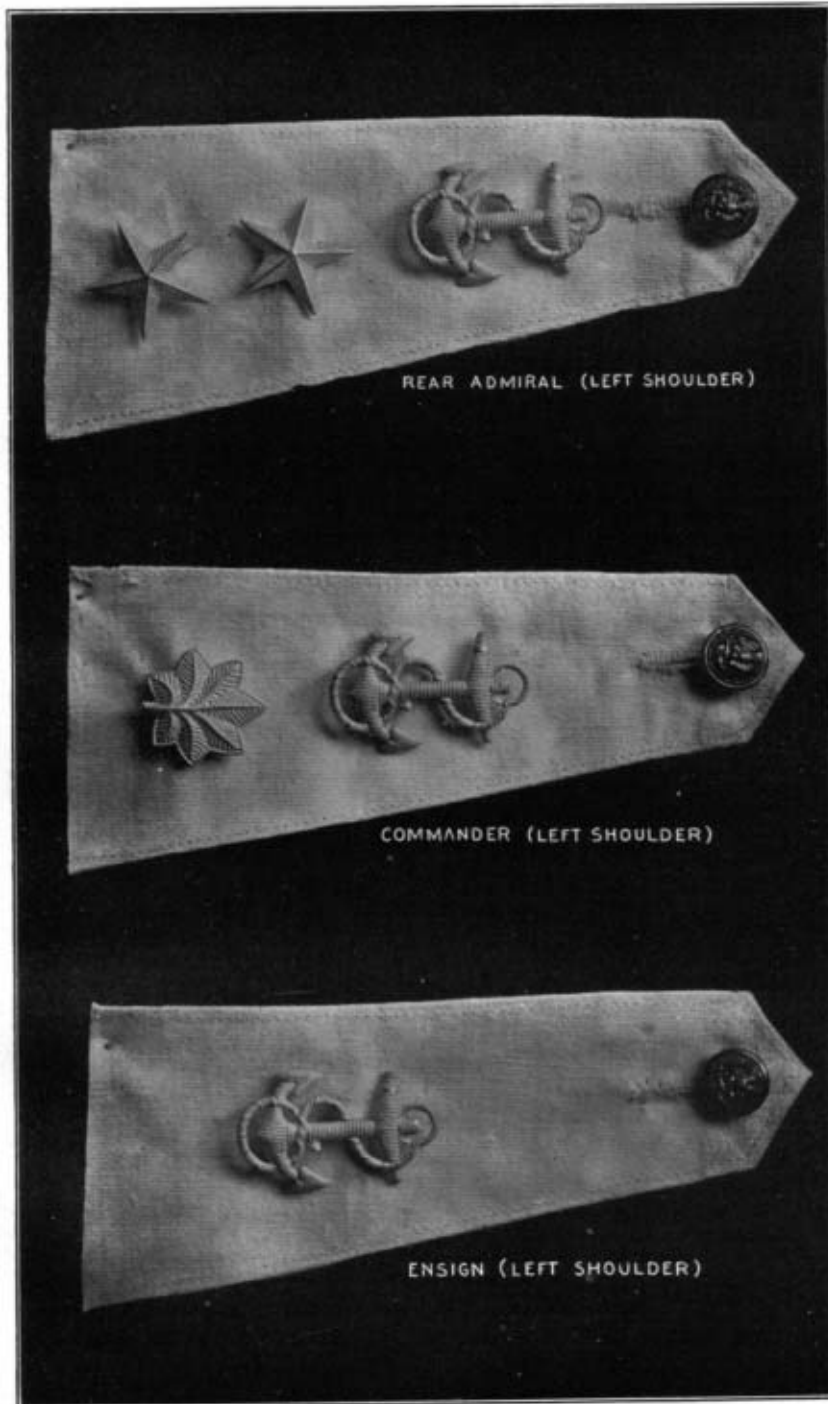

LIEUTENANT JUNIOR GRADE.  
WHITE SERVICE DRESS.

EVENING FULL DRESS.

EVENING DRESS.

MESS DRESS.

OVERCOAT.

CLOAK.

COCKED HATS, CAPS, AND CAP DEVICE.

INSIGNIA OF RANK ON SLEEVE.

REAR ADMIRAL

COMMANDER.  
EPAULETS.

ENSIGN.

ARRANGEMENT OF EPAULET INSIGNIA.

REAR ADMIRAL (LEFT SHOULDER)

COMMANDER (LEFT SHOULDER)

ENSIGN (LEFT SHOULDER)

ARRANGEMENT OF METAL INSIGNIA.