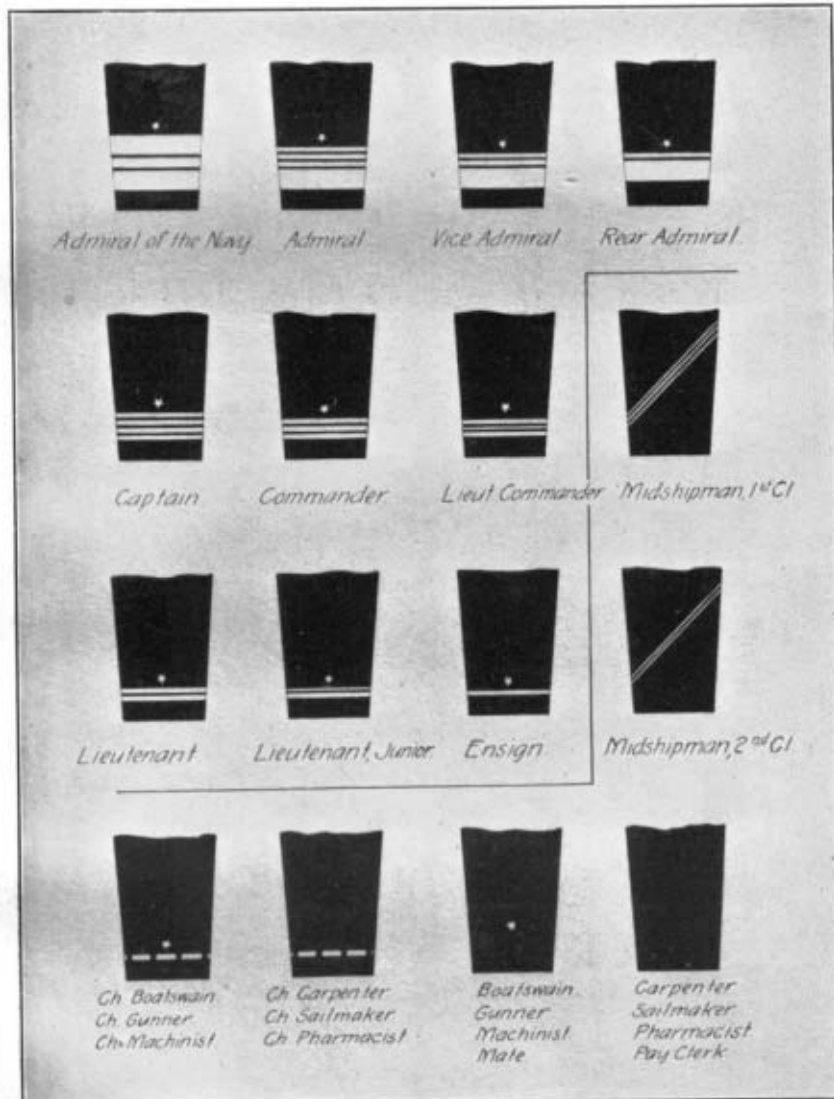

LIEUTENANT JUNIOR GRADE.  
WHITE SERVICE DRESS.

EVENING FULL DRESS.

EVENING DRESS.

MESS DRESS.

OVERCOAT.

CLOAK.

COCKED HATS, CAPS, AND CAP DEVICE.

INSIGNIA OF RANK ON SLEEVE.

REAR ADMIRAL

COMMANDER.  
EPAULETS.

ENSIGN.

ARRANGEMENT OF EPAULET INSIGNIA.

REAR ADMIRAL (LEFT SHOULDER)

COMMANDER (LEFT SHOULDER)

ENSIGN (LEFT SHOULDER)

ARRANGEMENT OF METAL INSIGNIA.