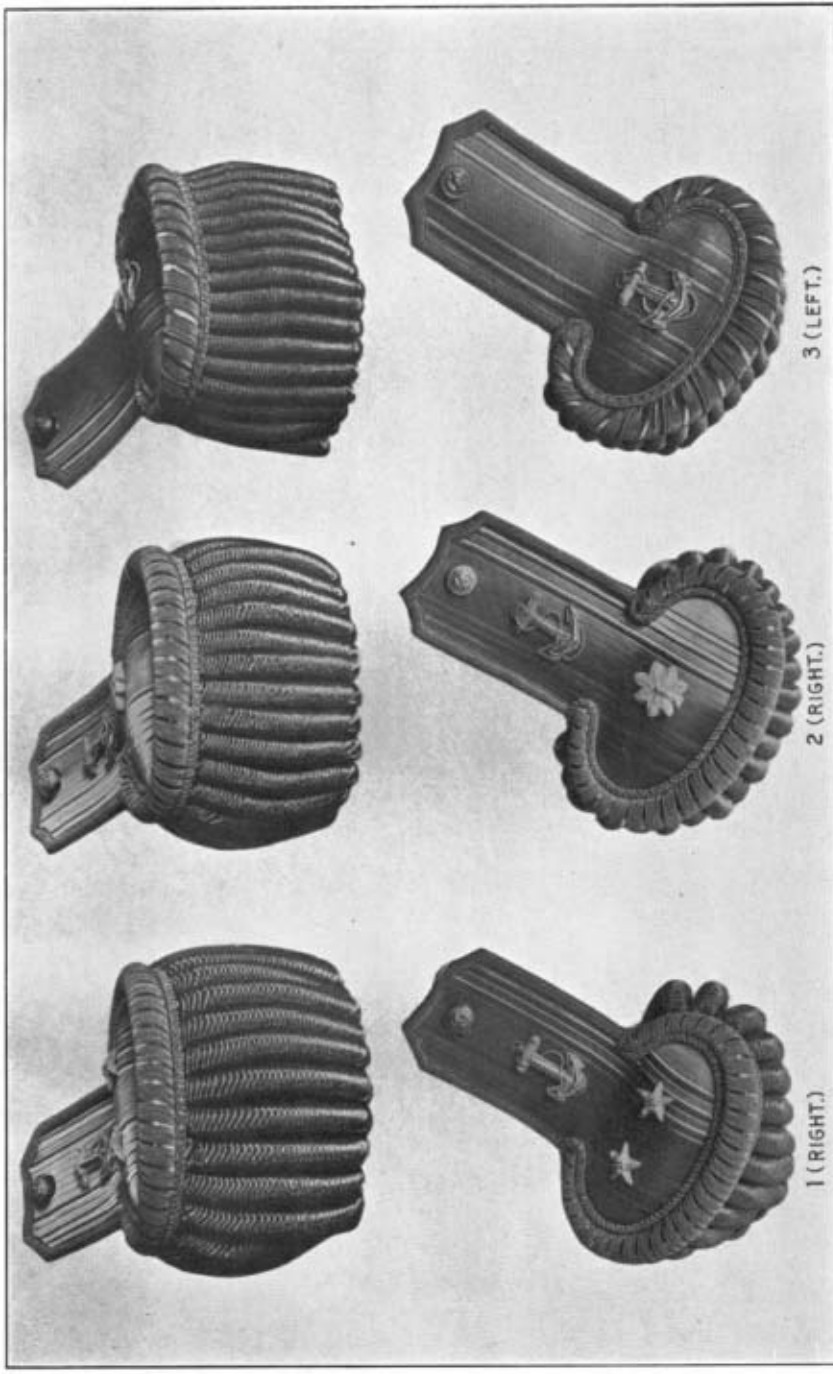

LIEUTENANT JUNIOR GRADE.  
WHITE SERVICE DRESS.

EVENING FULL DRESS.

EVENING DRESS.

MESS DRESS.

OVERCOAT.

CLOAK.

COCKED HATS, CAPS, AND CAP DEVICE.

INSIGNIA OF RANK ON SLEEVE.

REAR ADMIRAL

COMMANDER.  
EPAULETS.

ENSIGN.

ARRANGEMENT OF EPAULET INSIGNIA.

REAR ADMIRAL (LEFT SHOULDER)

COMMANDER (LEFT SHOULDER)

ENSIGN (LEFT SHOULDER)

ARRANGEMENT OF METAL INSIGNIA.