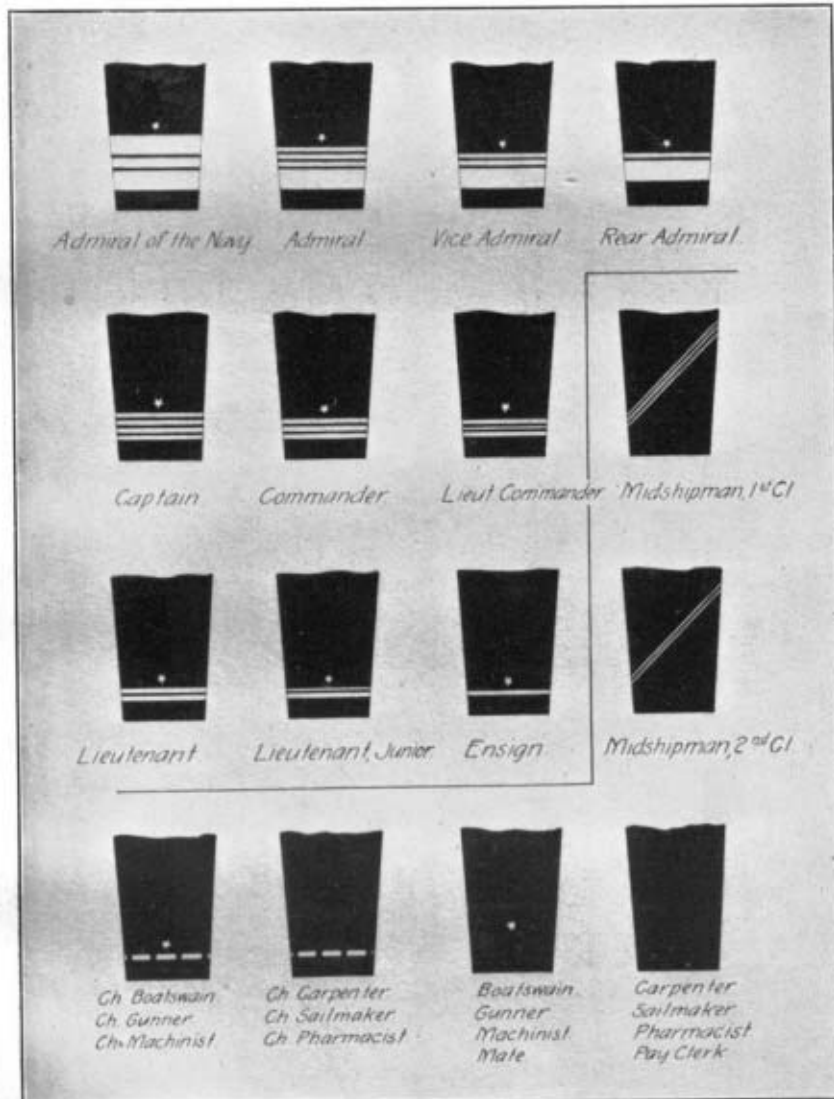

LIEUTENANT JUNIOR GRADE.
WHITE SERVICE DRESS.

EVENING FULL DRESS.

EVENING DRESS.

MESS DRESS.

OVERCOAT.

CLOAK.

COCKED HATS, CAPS, AND CAP DEVICE.

INSIGNIA OF RANK ON SLEEVE.

REAR ADMIRAL

COMMANDER.
EPAULETS.

ENSIGN.

1 (RIGHT.)

2 (RIGHT.)

3 (LEFT.)

ARRANGEMENT OF EPAULET INSIGNIA.

REAR ADMIRAL (LEFT SHOULDER)