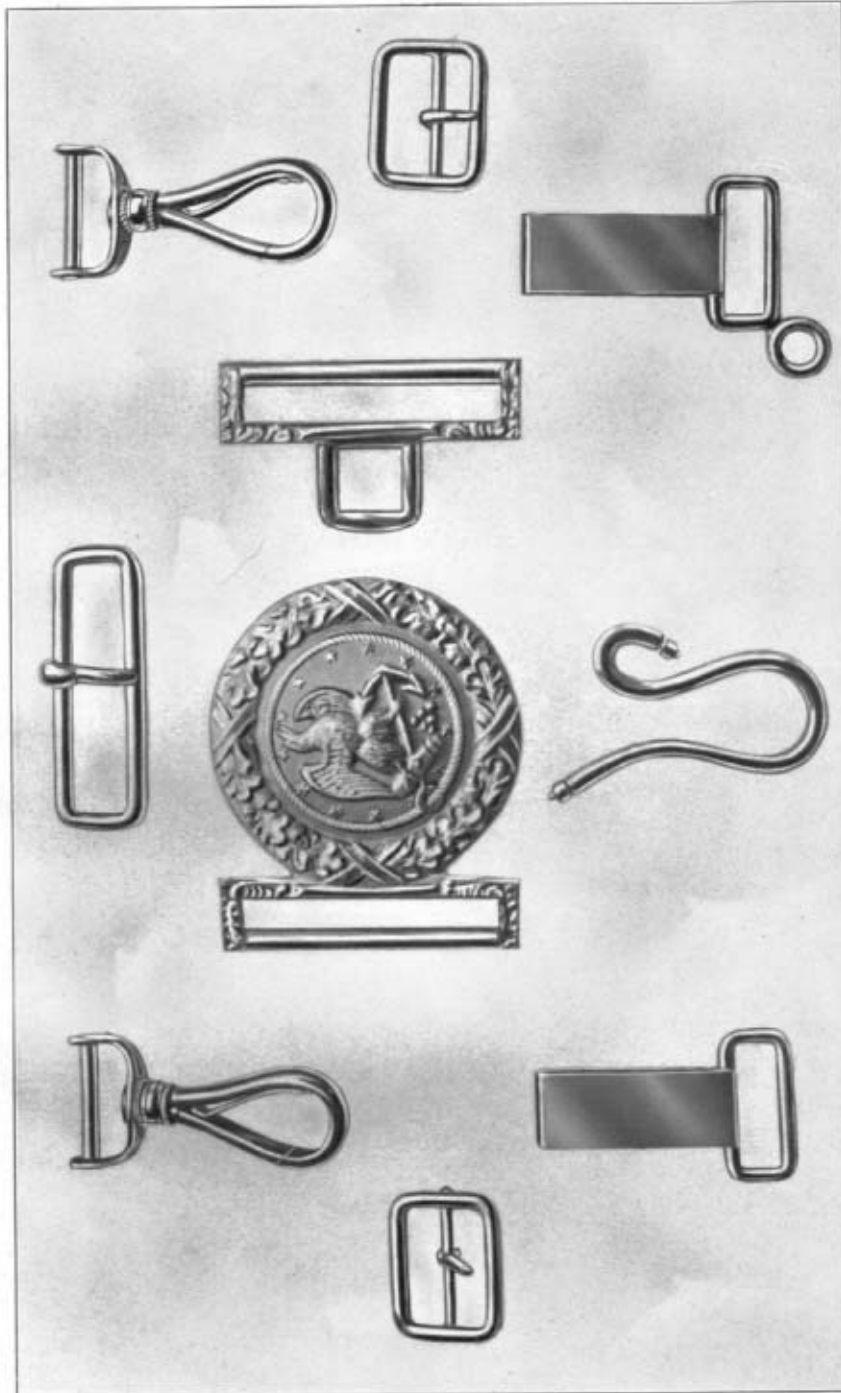

REAR ADMIRAL

COMMANDER.
EPAULETS.

ENSIGN.

1 (RIGHT.)

2 (RIGHT.)

3 (LEFT.)

ARRANGEMENT OF EPAULET INSIGNIA.

REAR ADMIRAL (LEFT SHOULDER)

COMMANDER (LEFT SHOULDER)

ENSIGN (LEFT SHOULDER)

ARRANGEMENT OF METAL INSIGNIA.

METAL CORPS DEVICES.

COLLAR DEVICES ON SERVICE COAT, SHOWING RIGHT SIDE OF COLLAR.

COLLAR DEVICES ON SERVICE COAT, SHOWING RIGHT SIDE OF COLLAR.

SWORD, SCABBARD, UNDRRESS BELT, SWORD KNOT.

MOUNTINGS FOR FULL-DRESS BELT.