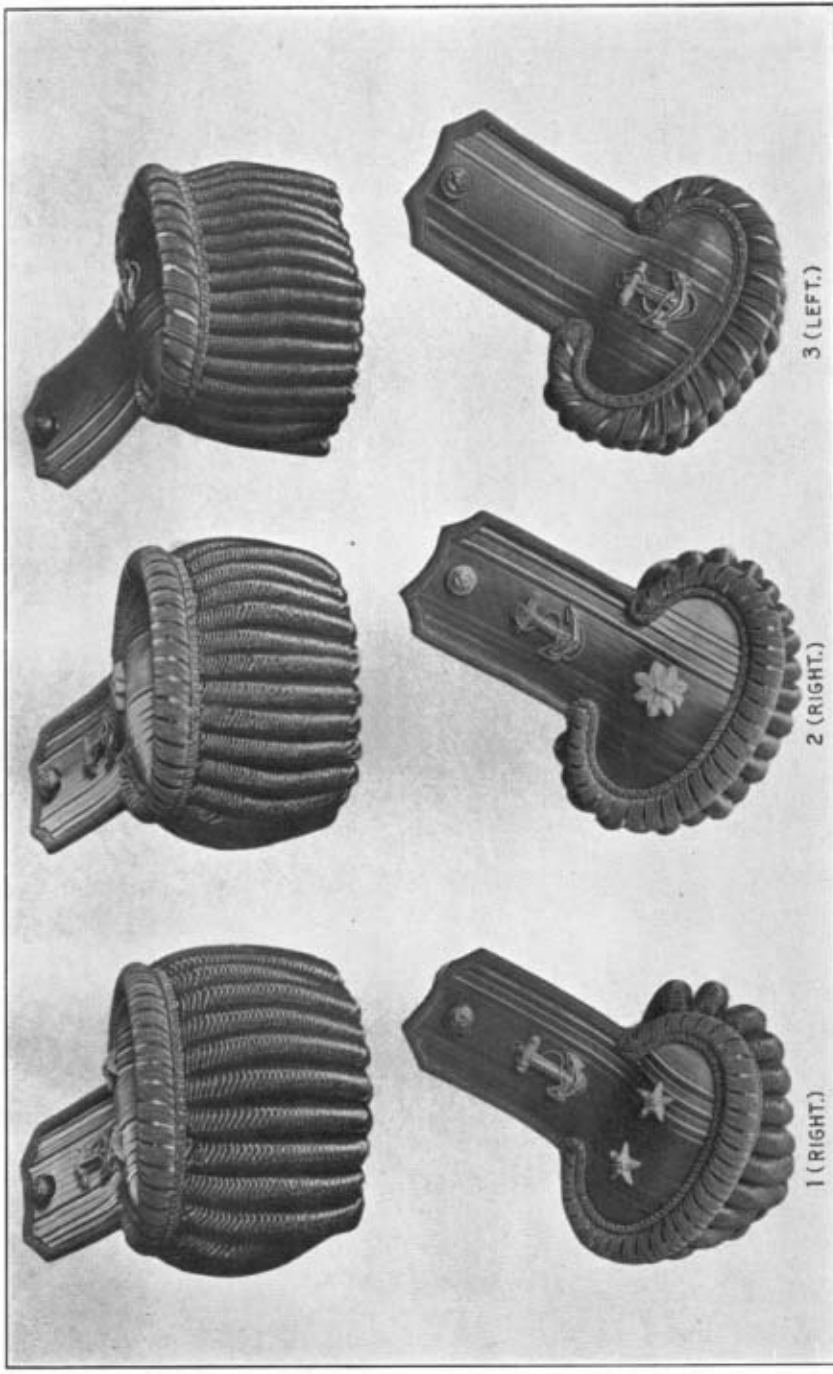

LIEUTENANT JUNIOR GRADE.
WHITE SERVICE DRESS.

EVENING FULL DRESS.

EVENING DRESS.

MESS DRESS.

OVERCOAT.

CLOAK.

COCKED HATS, CAPS, AND CAP DEVICE.

INSIGNIA OF RANK ON SLEEVE.

REAR ADMIRAL

COMMANDER.
EPAULETS.

ENSIGN.

1 (RIGHT.)

2 (RIGHT.)

3 (LEFT.)

ARRANGEMENT OF EPAULET INSIGNIA.

REAR ADMIRAL (LEFT SHOULDER)