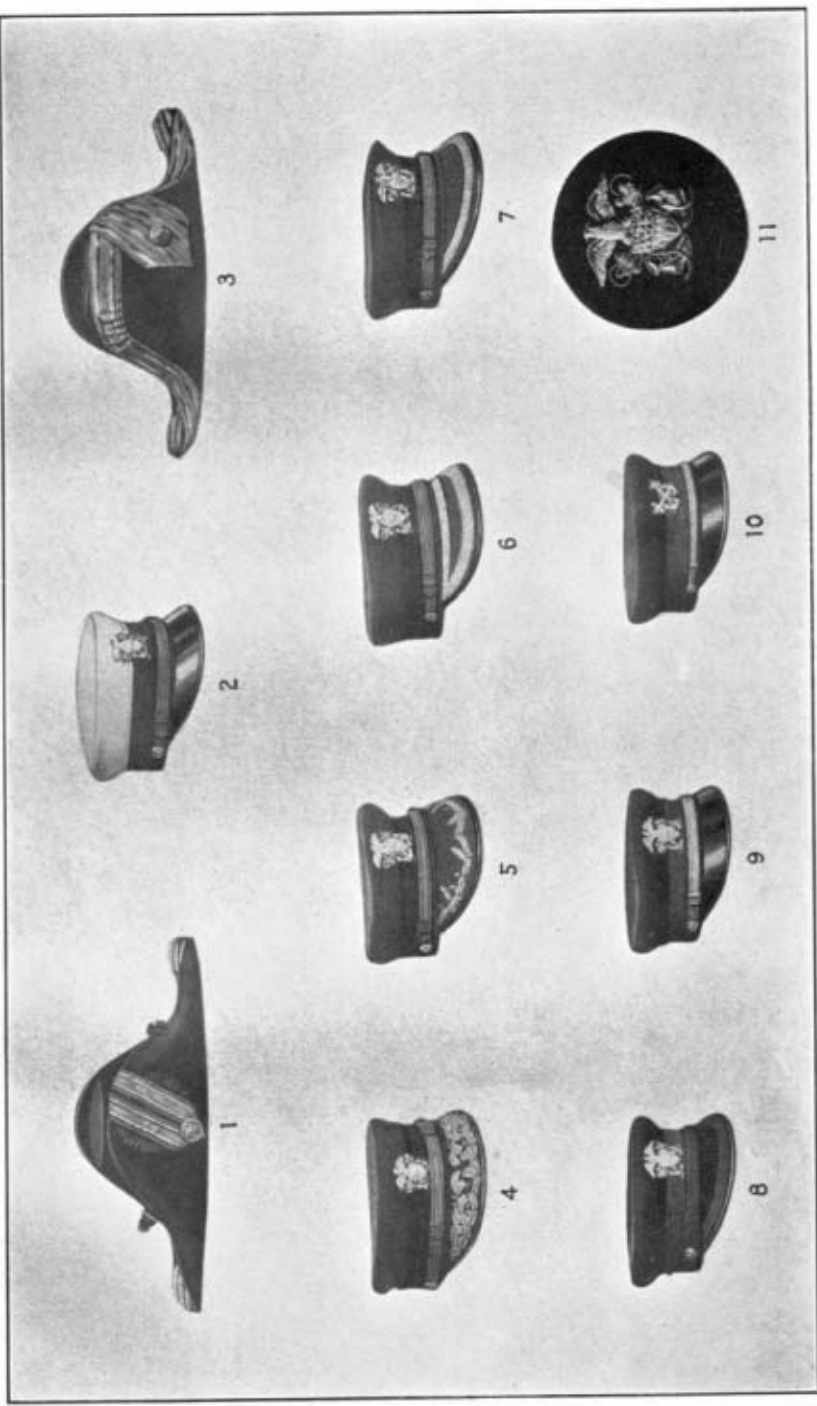

LIEUTENANT JUNIOR GRADE.  
WHITE SERVICE DRESS.

EVENING FULL DRESS.

EVENING DRESS.

MESS DRESS.

OVERCOAT.

CLOAK.

COCKED HATS, CAPS, AND CAP DEVICE.

INSIGNIA OF RANK ON SLEEVE.

REAR ADMIRAL

COMMANDER.  
EPAULETS.

ENSIGN.

ARRANGEMENT OF EPAULET INSIGNIA.

REAR ADMIRAL (LEFT SHOULDER)

COMMANDER (LEFT SHOULDER)

ENSIGN (LEFT SHOULDER)

ARRANGEMENT OF METAL INSIGNIA.