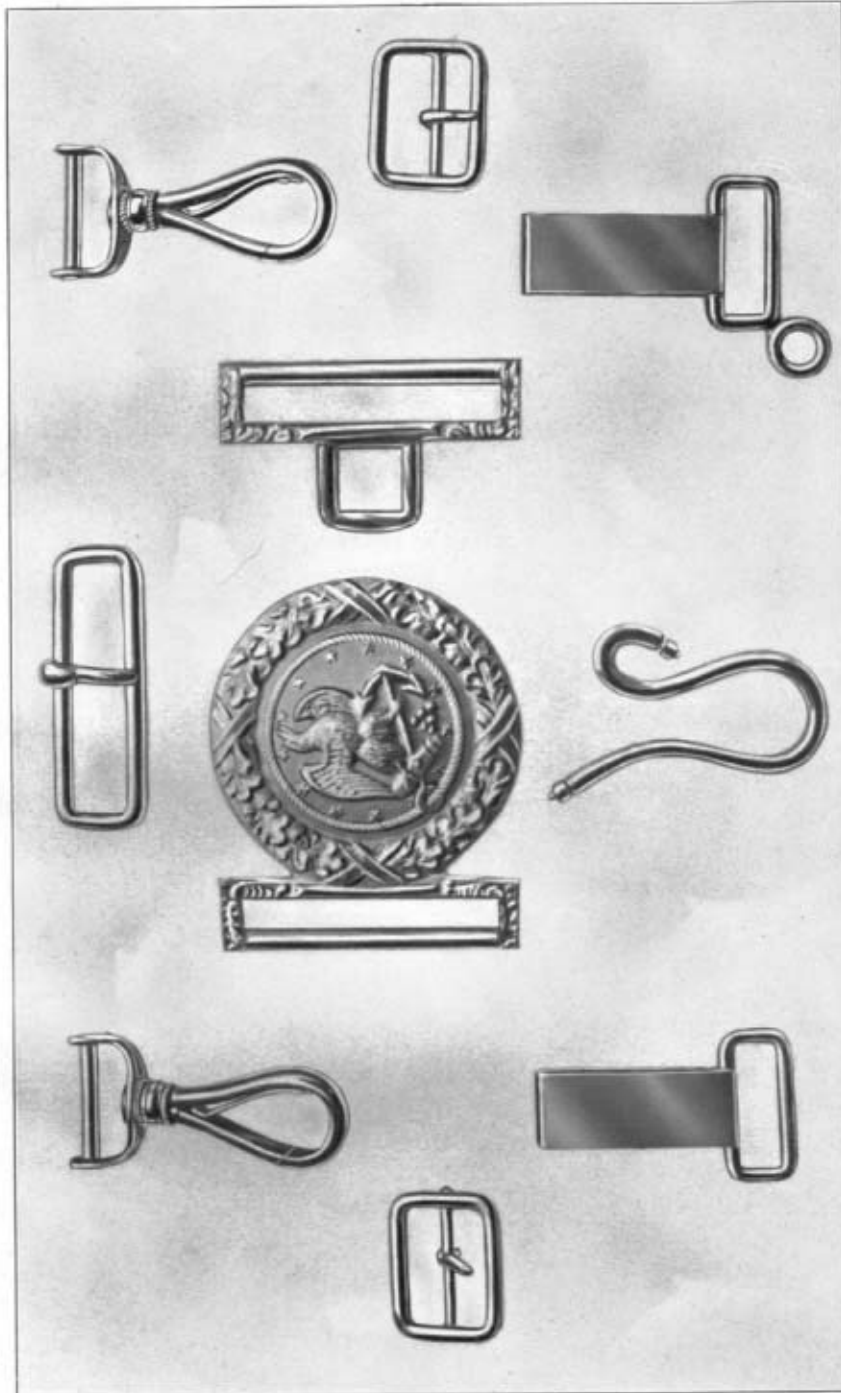

REAR ADMIRAL

COMMANDER.  
EPAULETS.

ENSIGN.

ARRANGEMENT OF EPAULET INSIGNIA.

REAR ADMIRAL (LEFT SHOULDER)

COMMANDER (LEFT SHOULDER)

ENSIGN (LEFT SHOULDER)

ARRANGEMENT OF METAL INSIGNIA.

METAL CORPS DEVICES.

COLLAR DEVICES ON SERVICE COAT, SHOWING RIGHT SIDE OF COLLAR.

COLLAR DEVICES ON SERVICE COAT, SHOWING RIGHT SIDE OF COLLAR.

SWORD, SCABBARD, UNDRRESS BELT, SWORD KNOT.

MOUNTINGS FOR FULL-DRESS BELT.