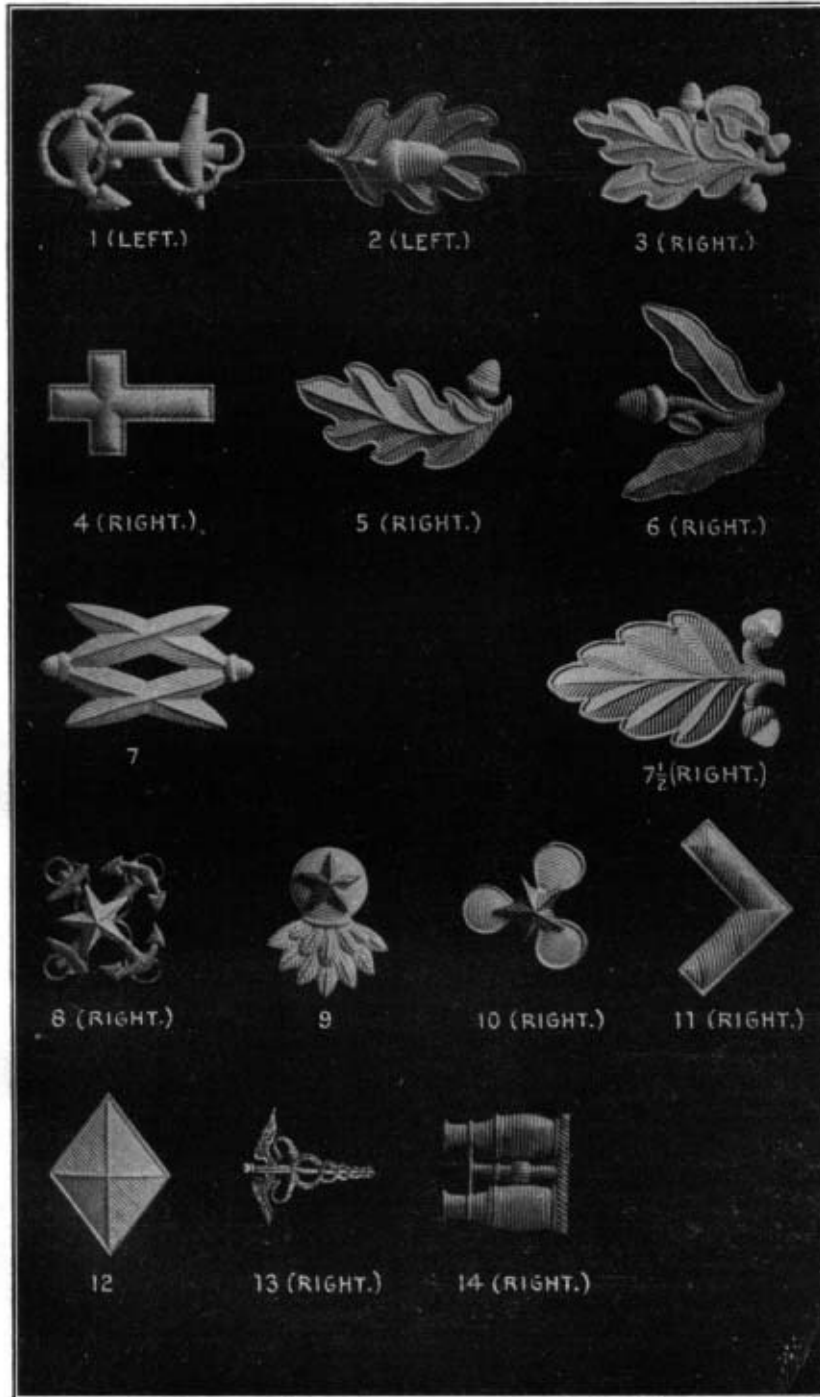

REAR ADMIRAL

COMMANDER.  
EPAULETS.

ENSIGN.

ARRANGEMENT OF EPAULET INSIGNIA.

REAR ADMIRAL (LEFT SHOULDER)

COMMANDER (LEFT SHOULDER)

ENSIGN (LEFT SHOULDER)

ARRANGEMENT OF METAL INSIGNIA.

METAL CORPS DEVICES.

COLLAR DEVICES ON SERVICE COAT, SHOWING RIGHT SIDE OF COLLAR.

COLLAR DEVICES ON SERVICE COAT, SHOWING RIGHT SIDE OF COLLAR.

SWORD, SCABBARD, UNDRRESS BELT, SWORD KNOT.

MOUNTINGS FOR FULL-DRESS BELT.