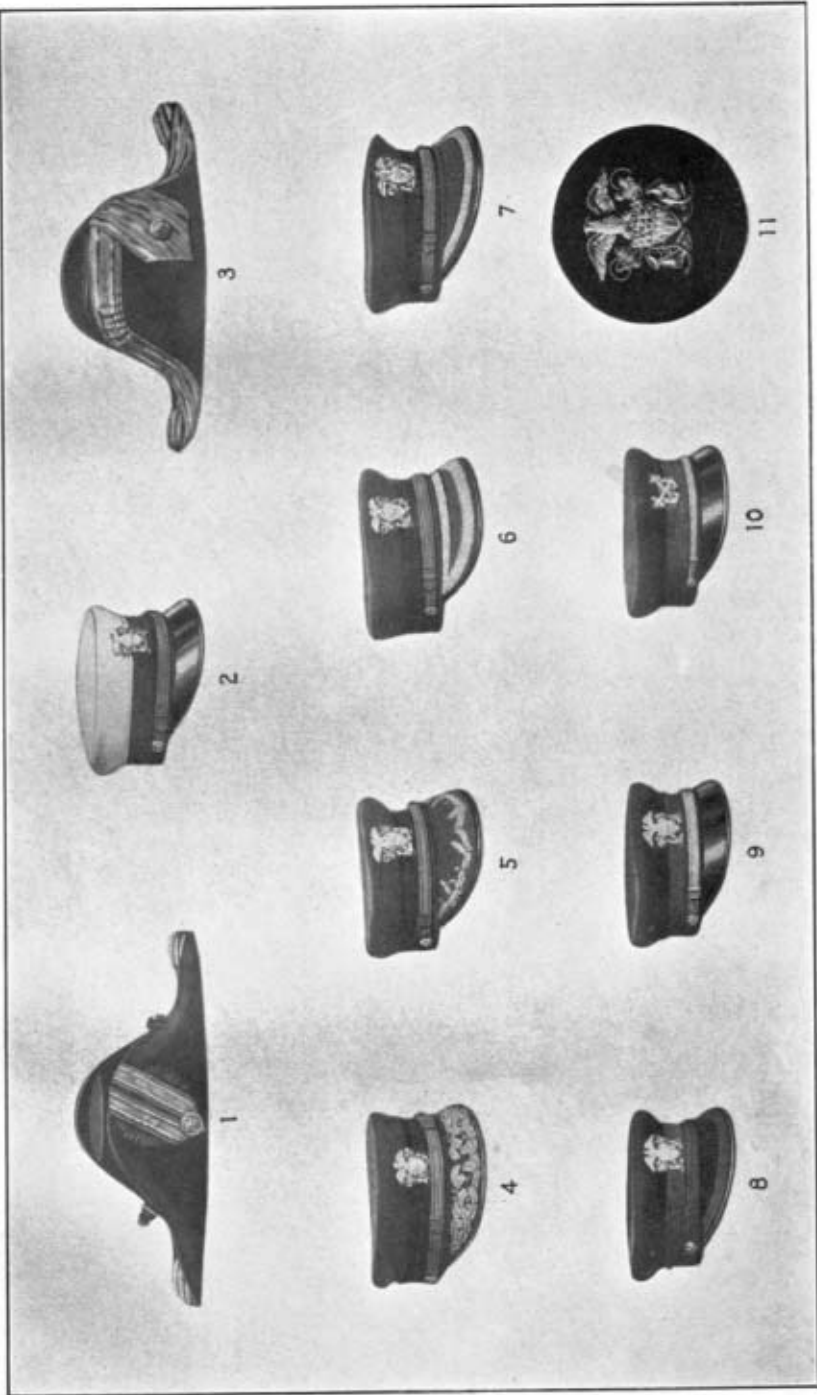

LIEUTENANT JUNIOR GRADE.
WHITE SERVICE DRESS.

EVENING FULL DRESS.

EVENING DRESS.

MESS DRESS.

OVERCOAT.

CLOAK.

COCKED HATS, CAPS, AND CAP DEVICE.

INSIGNIA OF RANK ON SLEEVE.

REAR ADMIRAL

COMMANDER.
EPAULETS.

ENSIGN.

1 (RIGHT.)

2 (RIGHT.)

3 (LEFT.)

ARRANGEMENT OF EPAULET INSIGNIA.

REAR ADMIRAL (LEFT SHOULDER)